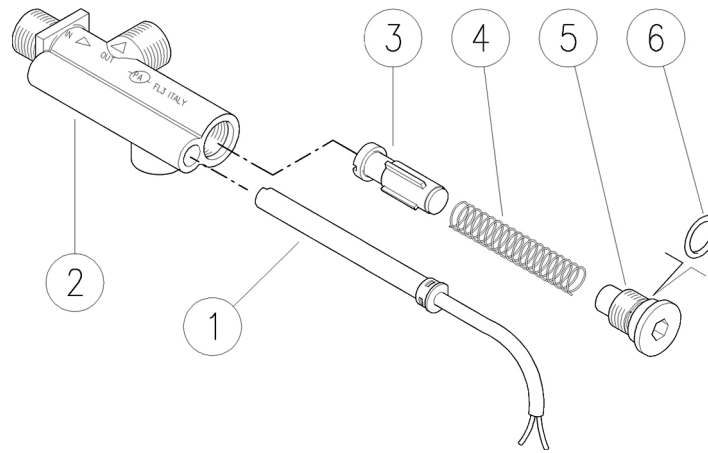

28.0500.10 FL3 Flow switch 3/8MM Bsp

28.0530.10 FL3 Flow switch 3/8MM +1/4F Bsp

28.0540.10 FL3-2 FI.switch 3/8MM Bsp brass pist.

Pos.	P/N	Description	Q.ty
1	28.0518.23	Feeler, 3A +1250 mm cable	1
2	28.0501.35	FI/sw. housing, 3/8MBsp -3/8M Bspt brass	1
2	28.0531.35	FI/sw.hous., 3/8M Bsp-3/8M Bspt-1/4F brs (1)	1
3	28.0502.23	Magnet holder,plast. POM	1

Pos.	P/N	Description	Q.ty
3	28.0508.23	Magnet holder, brass (2)	1
4	28.0505.51	Spring, 0,7x11,7x52 mm Sst.	1
5	28.0517.31	Plug -fl/sw., M14x1 brass	1
6	10.3059.01	O-ring, 1,78x11,11 mm Ni 85	1

(1) 28.0530.10 (2) 28.0540.10