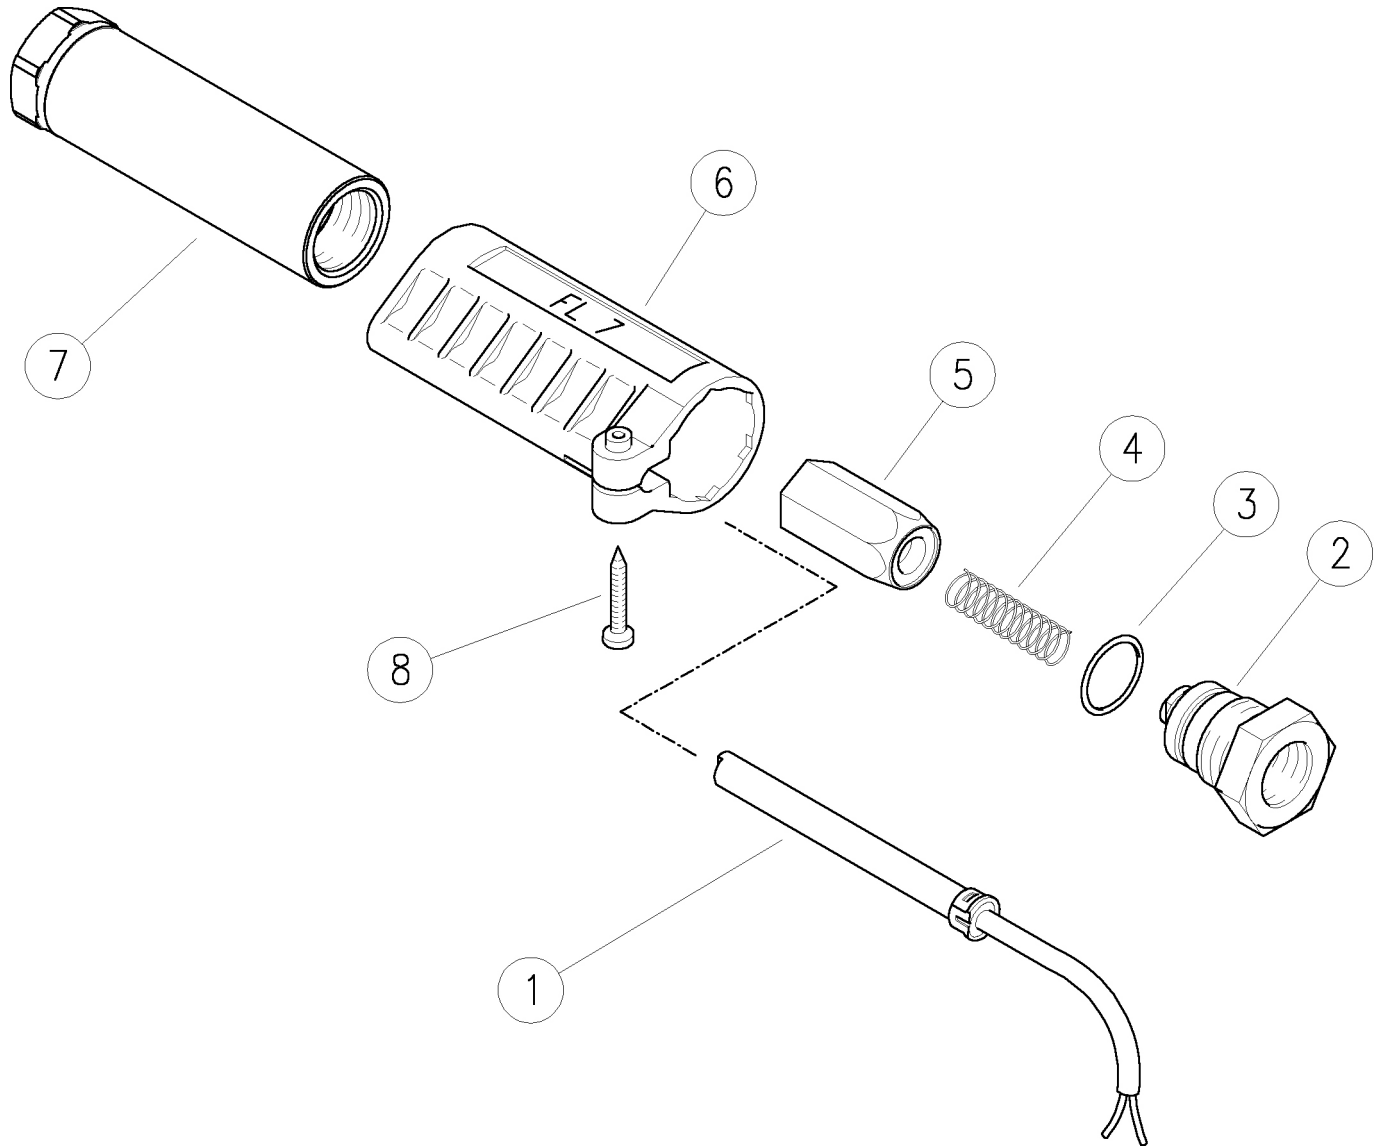

28.0450.00 FL7 inox Flow switch 3/8Bsp FF-50MPa

| Pos. | P/N | Description | Q.ty |
|------|------------|----------------------------|------|
| 1 | 28.0518.23 | Feeler, 3A +1250 mm cable | 1 |
| 2 | 28.0456.51 | Sst plug M22-3/8 F Bsp | 1 |
| 3 | 10.3066.01 | O-ring, 1,78x15,6 mm Ni 85 | 1 |
| 4 | 28.0406.51 | Spring, 0,4x8,4x33 mm Sst. | 1 |

| Pos. | P/N | Description | Q.ty |
|------|------------|---------------------------------------|------|
| 5 | 28.0453.23 | Sst. magnet holder | 1 |
| 6 | 28.0452.84 | Flow switch housing, blue | 1 |
| 7 | 28.0451.51 | FI/sw. housing, M22x1,5F-3/8F Bsp sst | 1 |
| 8 | 16.3021.18 | S/tapping screw, DIN7981 2,5x16 mm | 1 |