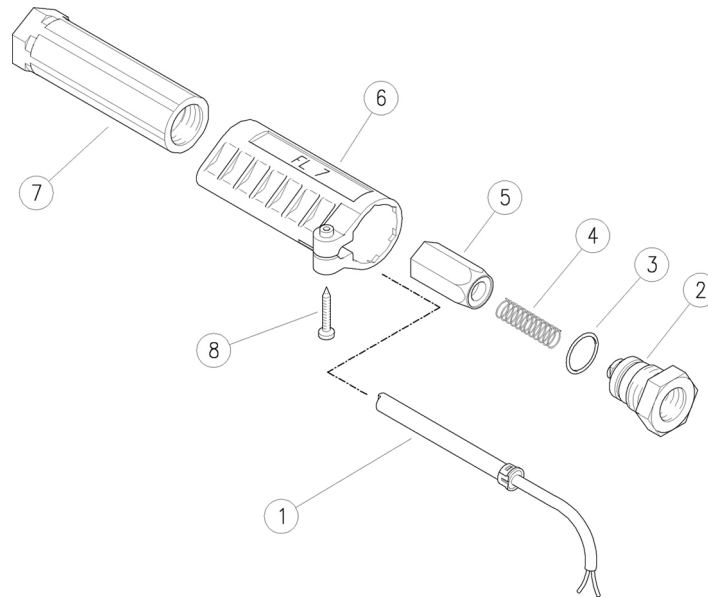

28.0400.10 FL7 Flow switch 3/8FF Bsp

28.0400.38 FL7 Flow switch 3/8FF Bsp, 4 l/min

Pos.	P/N	Description	Q.ty
1	28.0518.23	Feeler, 3A +1250 mm cable	1
2	28.0404.31	Fl/sw. coupl., M22x1,5M-3/8F Bsp brass	1
3	10.3066.01	O-ring, 1,78x15,6 mm Ni 85	1
4	28.0406.51	Spring, 0,4x8,4x33 mm Sst.	1
5	28.0410.23	Magnet holder, brass	1

Pos.	P/N	Description	Q.ty
5	28.0418.23	Magnet holder, brass (1)	1
6	28.0408.84	Flow switch housing, PA	1
7	28.0401.31	Fl/sw. housing, M22x1,5F-3/8F Bsp brass	1
8	16.3021.18	S/tapping screw, DIN7981 2,5x16 mm	1