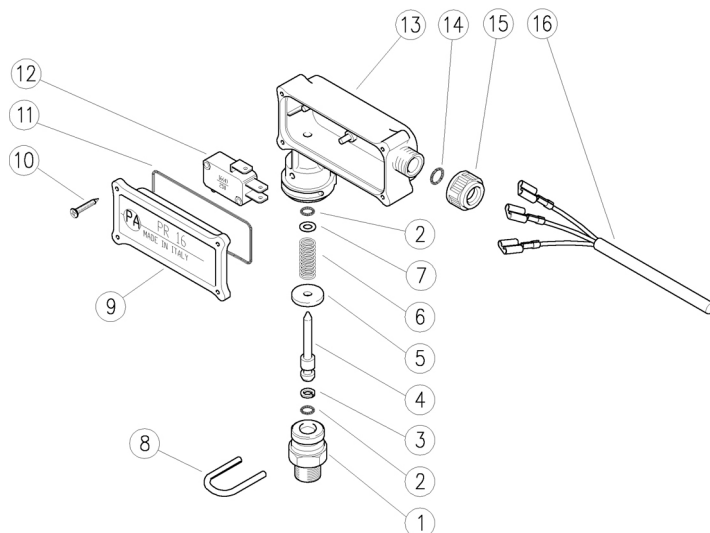

29.0035.10 PR16 press.sw.,sst,3/8M Bsp 40bar black
29.0035.15 PR16 press.sw.,sst,3/8M Bsp 25bar red
29.0035.25 PR16 press.sw.,sst,1/4M Bsp 25bar red
29.0035.30 PR16 press.sw.,sst,1/4M Bsp 40bar black
29.0035.50 PR16 press.sw.,sst,1/4M Npt 40bar black
29.0035.52 PR16 press.sw.,sst,1/4M Npt 25bar red

29.0035.62 PR16 press.sw.,sst,3/8M Npt 25bar red
29.0040.00 PR16 press.sw.,brass,3/8M Bsp 40bar blick
29.0040.11 PR16 press.sw.,brass,3/8M Bsp 15bar blue
29.0040.20 PR16 press.sw.,brass,1/4M Bsp 40bar blick
29.0040.30 PR16 press.sw.,brass,1/4M Bsp 25bar red
29.0040.40 PR16 press.sw.,brass,1/4M Bsp 15bar blue

| Pos. | P/N | Description | Q.ty | K1 | K2 |
|------|------------|---------------------------------------|------|----|----|
| 7 | 14.3519.00 | Washer, 4x8x0,5 mm brass | 1 | | |
| 8 | 29.0087.51 | U-bolt, Sst. | 1 | | |
| 9 | 29.0042.84 | Lid, PR16 PA black | 1 | | |
| 10 | 16.3020.00 | S/tapp. screw, DIN7981 2,5x12mm chrom | 4 | | |
| 11 | 10.3210.42 | O-ring, 2,62x42,52 mm | 1 | • | • |
| 12 | 12.5001.00 | Microswitch, 16A 250V | 1 | | |
| 13 | 29.0041.84 | Casing, PR16 PA black | 1 | | |
| 14 | 10.3109.92 | O-ring, 2,4x7,3 mm | 1 | • | • |
| 15 | 29.0110.84 | Locknut for cable gland, PA blue | 1 | | |
| 15 | 29.0109.84 | Locknut for cable gland, PA red | 1 | | |
| 15 | 29.0082.84 | Locknut for cable gland, PA black | 1 | | |
| 16 | 12.5000.00 | Cable, 3x1 L.1200 mm | 1 | | |