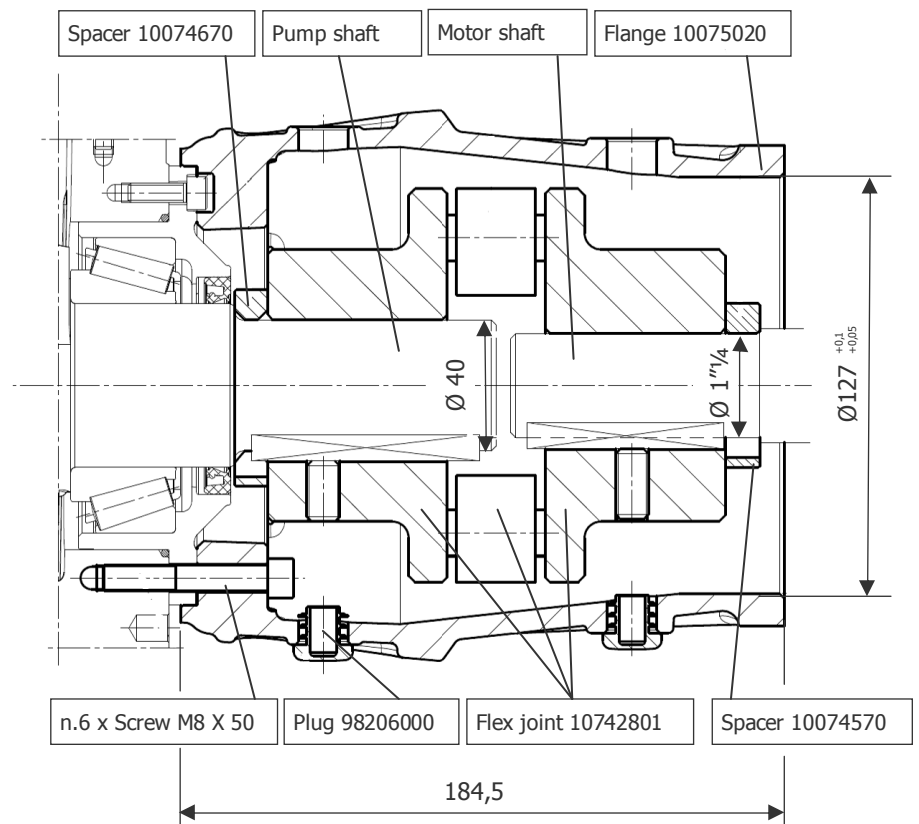

OPTIONAL

Pratissoli

Kit ZFH71SC Campana accoppiamento Bell housing

QT.	p/n	Description
1	10075020	Flange
4	96730000	Washer 5x22x1,2
2	96737000	Washer 17x30x3
2	98206000	Plug D.15
6	99314600	Screw M8 x 50
4	99484900	Screw M14 x 40
2	99514700	Screw M16 x 55

Kit ZGH71SC Giunto accoppiamento Flexible joint

QT.	p/n	Description
1	10074570	Spacer D.31
1	10074670	Spacer D.40
1	10742801	Flexible joint

PRATISSOLI POMPE a brand of
Interpump Group S.p.a.
Via E.Fermi 25
42049 S.Ilario d'Enza
Reggio Emilia - Italy
Tel. +39 0522 904 311
Fax +39 0522 904 444
www.pratissolipompe.com
www.interpumpgroup.it

*Datas are indicative and not binding,
we reserve the right to modify them at
any time
Ces données sont indicatives et peuvent
être modifiées à tout moment sans
préavis.
I dati sono indicativi e non impegnativi,
la ditta si riserva di variarli in qualsiasi
momento.*