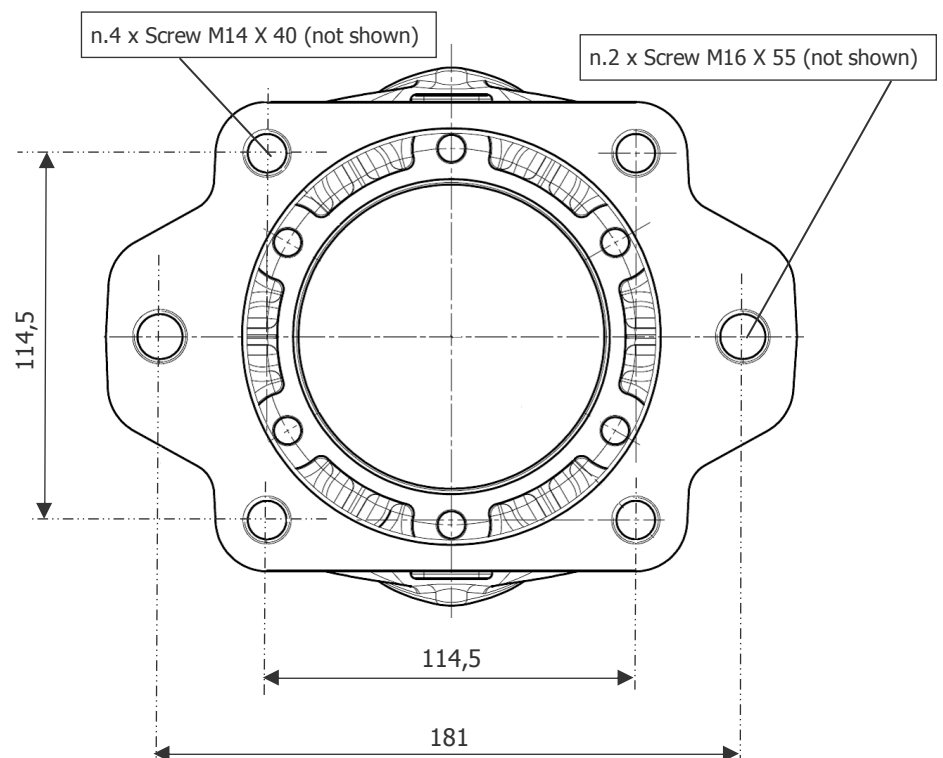

OPTIONAL

Pratissoli

Kit ZFH71SC Campana accoppiamento Bell housing

QT.	p/n	Description
1	10075020	Flange
4	96730000	Washer 5x22x1,2
2	96737000	Washer 17x30x3
2	98206000	Plug D.15
6	99314600	Screw M8 x 50
4	99484900	Screw M14 x 40
2	99514700	Screw M16 x 55

Kit ZGH71SC Giunto accoppiamento Flexible joint

QT.	p/n	Description
1	10074570	Spacer D.31
1	10074670	Spacer D.40
1	10742801	Flexible joint

PRATISSOLI POMPE a brand of
Interpump Group S.p.a.
Via E.Fermi 25
42049 S.Ilario d'Enza
Reggio Emilia - Italy
Tel. +39 0522 904 311
Fax +39 0522 904 444
www.pratissolipompe.com
www.interpumpgroup.it

*Datas are indicative and not binding,
we reserve the right to modify them at
any time
Ces données sont indicatives et peuvent
être modifiées à tout moment sans
préavis.
I dati sono indicativi e non impegnativi,
la ditta si riserva di variarli in qualsiasi
momento.*